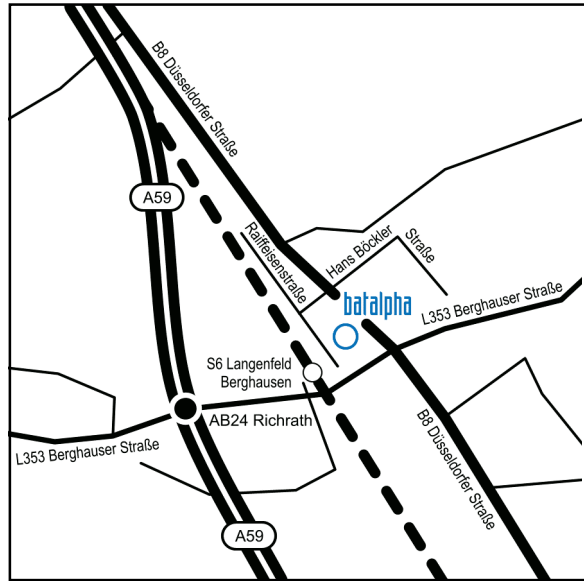

## How to Reach Us

batalpha Bobach GmbH company headquarters is situated in Langenfeld in North Rhine-Westphalia, between Düsseldorf and Cologne.

## Airport Arrival

Both airports Düsseldorf and Cologne are in close vicinity. We will naturally come to pick you up.

## Arriving by Car

From motorway A59 take the exit 24 Richrath and then the L 353 Berghauser Straße in direction Langenfeld. After you've crossed the bridge over the railway tracks, take a left turn to B8 Düsseldorf Straße. At the next crossing, take a left to Hans-Böckler Straße and another left to Raiffeisenstraße.

Alternatively, from the A3 take the exit Solingen. Take the B229 in direction Langenfeld-Zentrum straight up to the crossing with B8 Düsseldorf Straße. Turn right. On the crossing Hans-Böckler Straße turn left and left again to Raiffeisenstraße.