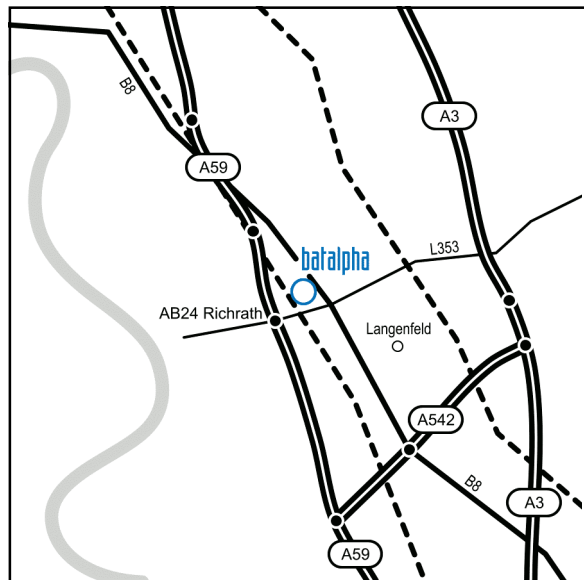

## How to Reach Us

batalpha Bobach GmbH company headquarters is situated in Langenfeld in North Rhine-Westphalia, between Düsseldorf and Cologne.

## Airport Arrival

Both airports Düsseldorf and Cologne are in close vicinity. We will naturally come to pick you up.

## Arriving by Car

From motorway A59 take the exit 24 Richrath and then the L 353 Berghauser Straße in direction Langenfeld. After you've crossed the bridge over the railway tracks, take a left turn to B8 Düsseldorf Straße. At the next crossing, take a left to Hans-Böckler Straße and another left to Raiffeisenstraße.

Alternatively, from the A3 take the exit Solingen. Take the B229 in direction Langenfeld-Zentrum straight up to the crossing with B8 Düsseldorf Straße. Turn right. On the crossing Hans-Böckler Straße turn left and left again to Raiffeisenstraße.